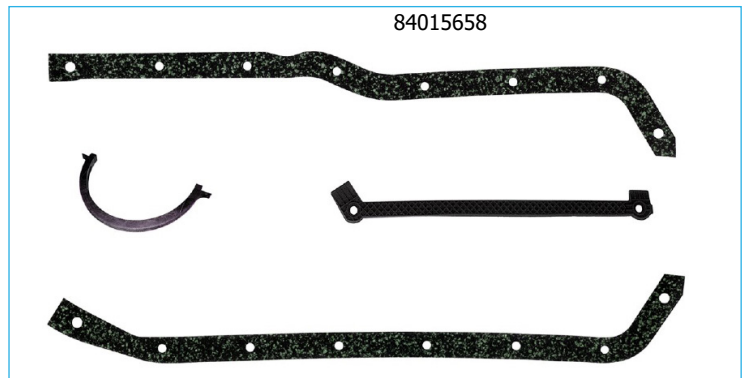

50050367

54016316

84015658

GENERAL MOTORS
GENERAL MOTORS OPALA 6 Cilindros

N°SET	DESCRIPTION			
74010971	FULL GASKET SET CHEVROLET 230/250 OPALA 69/ C10/A10 81/ 6 Cils (FLEX) W/OIL SEAL			1
64030971	HEAD GASKET SET CHEVROLET 230/250 OPALA 69/ C10/A10 81/ 6 Cils (FLEX) W/O OIL SEAL		2	
ABR N°	ORIGINAL N°	DESCRIPTION		
50000640	50000640	RET VEDADOR HASTE VALVULAS	12	12
50019464		SEAL RING OIL DRAIN		1
50026650	50026650	SLIDE COVER VALVE GASKET		2
50050067		CRANKSHAFT SEAL		2
54006990		TIMING COVER GASKET		1
54003980	3701777	OUTLET WATER GASKET	1	1
54006516	3788485	BETWEEN MANIFOLD GASKET	1	1
54006680	3789161	TERMOSTAT GASKET	1	1
54006770	3789970	OIL PUMP GASKET		1
54006880	3788478	WATER PUMP GASKET		1
54007080	838263	FUEL PUMP GASKET		1
54007150	3923470	SLIDE COVER VALVE GASKET	2	1
54007216	3826261	INTAKE MANIFOLD GASKET ESCAPAMENTO	1	1
54007550	3873853	VAKVE COVER GASKET	1	1
54010101	7321827	CYLINDER HEAD GASKET	1	1
84015558		SETOIL PAN GASKET		1
54016316	3696990	GASKET SET ESCAPAMENTO	1	1
54017183	7324660	CARBURETOR GASKET	1	1
RE00222S		FRONT OIL SEAL		1