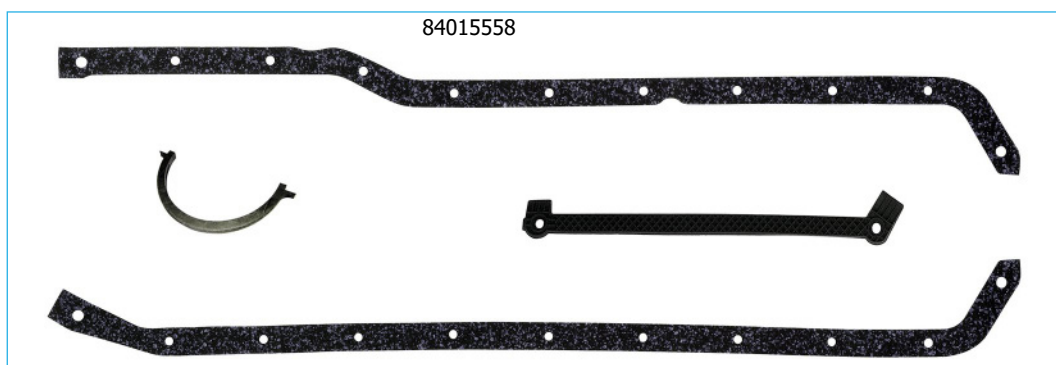

54016316

50050067

54006770

50019464

84015558

CORSA/MERIVA/MONTANA/PRISMA/AGILE 1.4 ECONOFLEX

N°SET	DESCRIPTION					
64014971	FULL GASKET SET CORSA/MERIVA/MONTANA/PRISMA/AGILE 1.4 ECONOFLEX 2007/ W/O OIL SEAL					1
74014971	FULL GASKET SET CORSA/MERIVA/MONTANA/PRISMA/AGILE 1.4 ECONOFLEX 2007/ W/OIL SEAL					2
64034971	HEAD GASKET SET CORSA/MERIVA/MONTANA/PRISMA/AGILE 1.4 ECONOFLEX 2007/ W/O OIL SEAL					3
74034971	HEAD GASKET SET CORSA/MERIVA/MONTANA/PRISMA/AGILE 1.4 ECONOFLEX 2007/ W/OIL SEAL					4
ABR N°	ORIGINAL N°	DESCRIPTION				
54063101		CYLINDER HEAD GASKET				
84032053	90572656	OIL PAN GASKET	1	1	1	1
54031690	90353564	OIL PUMP GASKET				1
54031890	90500068	OIL LEVEL INDICATOR GASKET				1
54032144	90409594	VAKVE COVER GASKETULAS				1
54029050	90530919	FRONT COUVER GASKET	1	1	1	1
54032216	90409642	EXHAUST MANIFOLD GASKET				1
54033990	90409709	INTAKE MANIFOLD GASKET MPFI	1	1	1	1
54029147	90202367	OUTLET EXHAUST GASKET	1	1	1	1
54061767	90411524	TURBO GASKET	1	1	1	1
84000441		WASHER SET				1
RE02178S		CAMSHAFT SEAL				1
RE02525S		FRONT OIL SEAL	1			1
RE02702S		REAR OIL SEAL				1
RE02509F		VALVE STEM SEAL	8			8