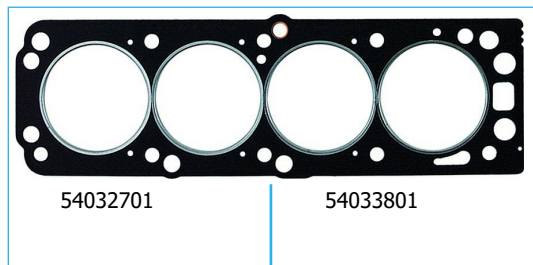

54032701

54033801